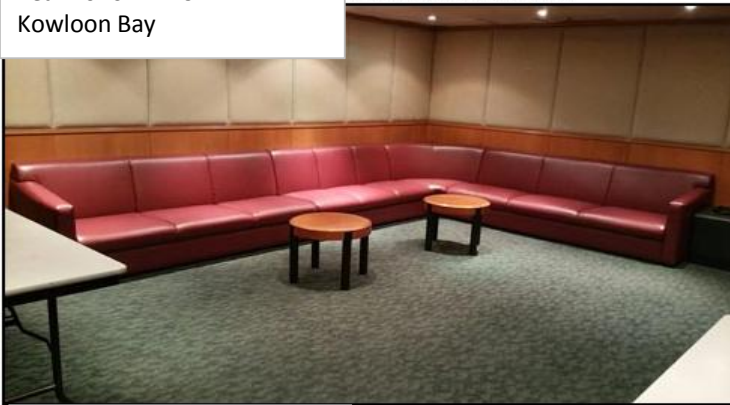

JOB REFERENCE FOR SOFA

Year 2016 MTRC
Kowloon Bay

18 nos of seater sofa

Year 2016 MTRC
Kowloon Bay

11 nos of seater sofa

Year 2014

The Harbour view Hotel 50/F
VIP Lounge Floor

Year 2016 MTRC
Tsuen Wan